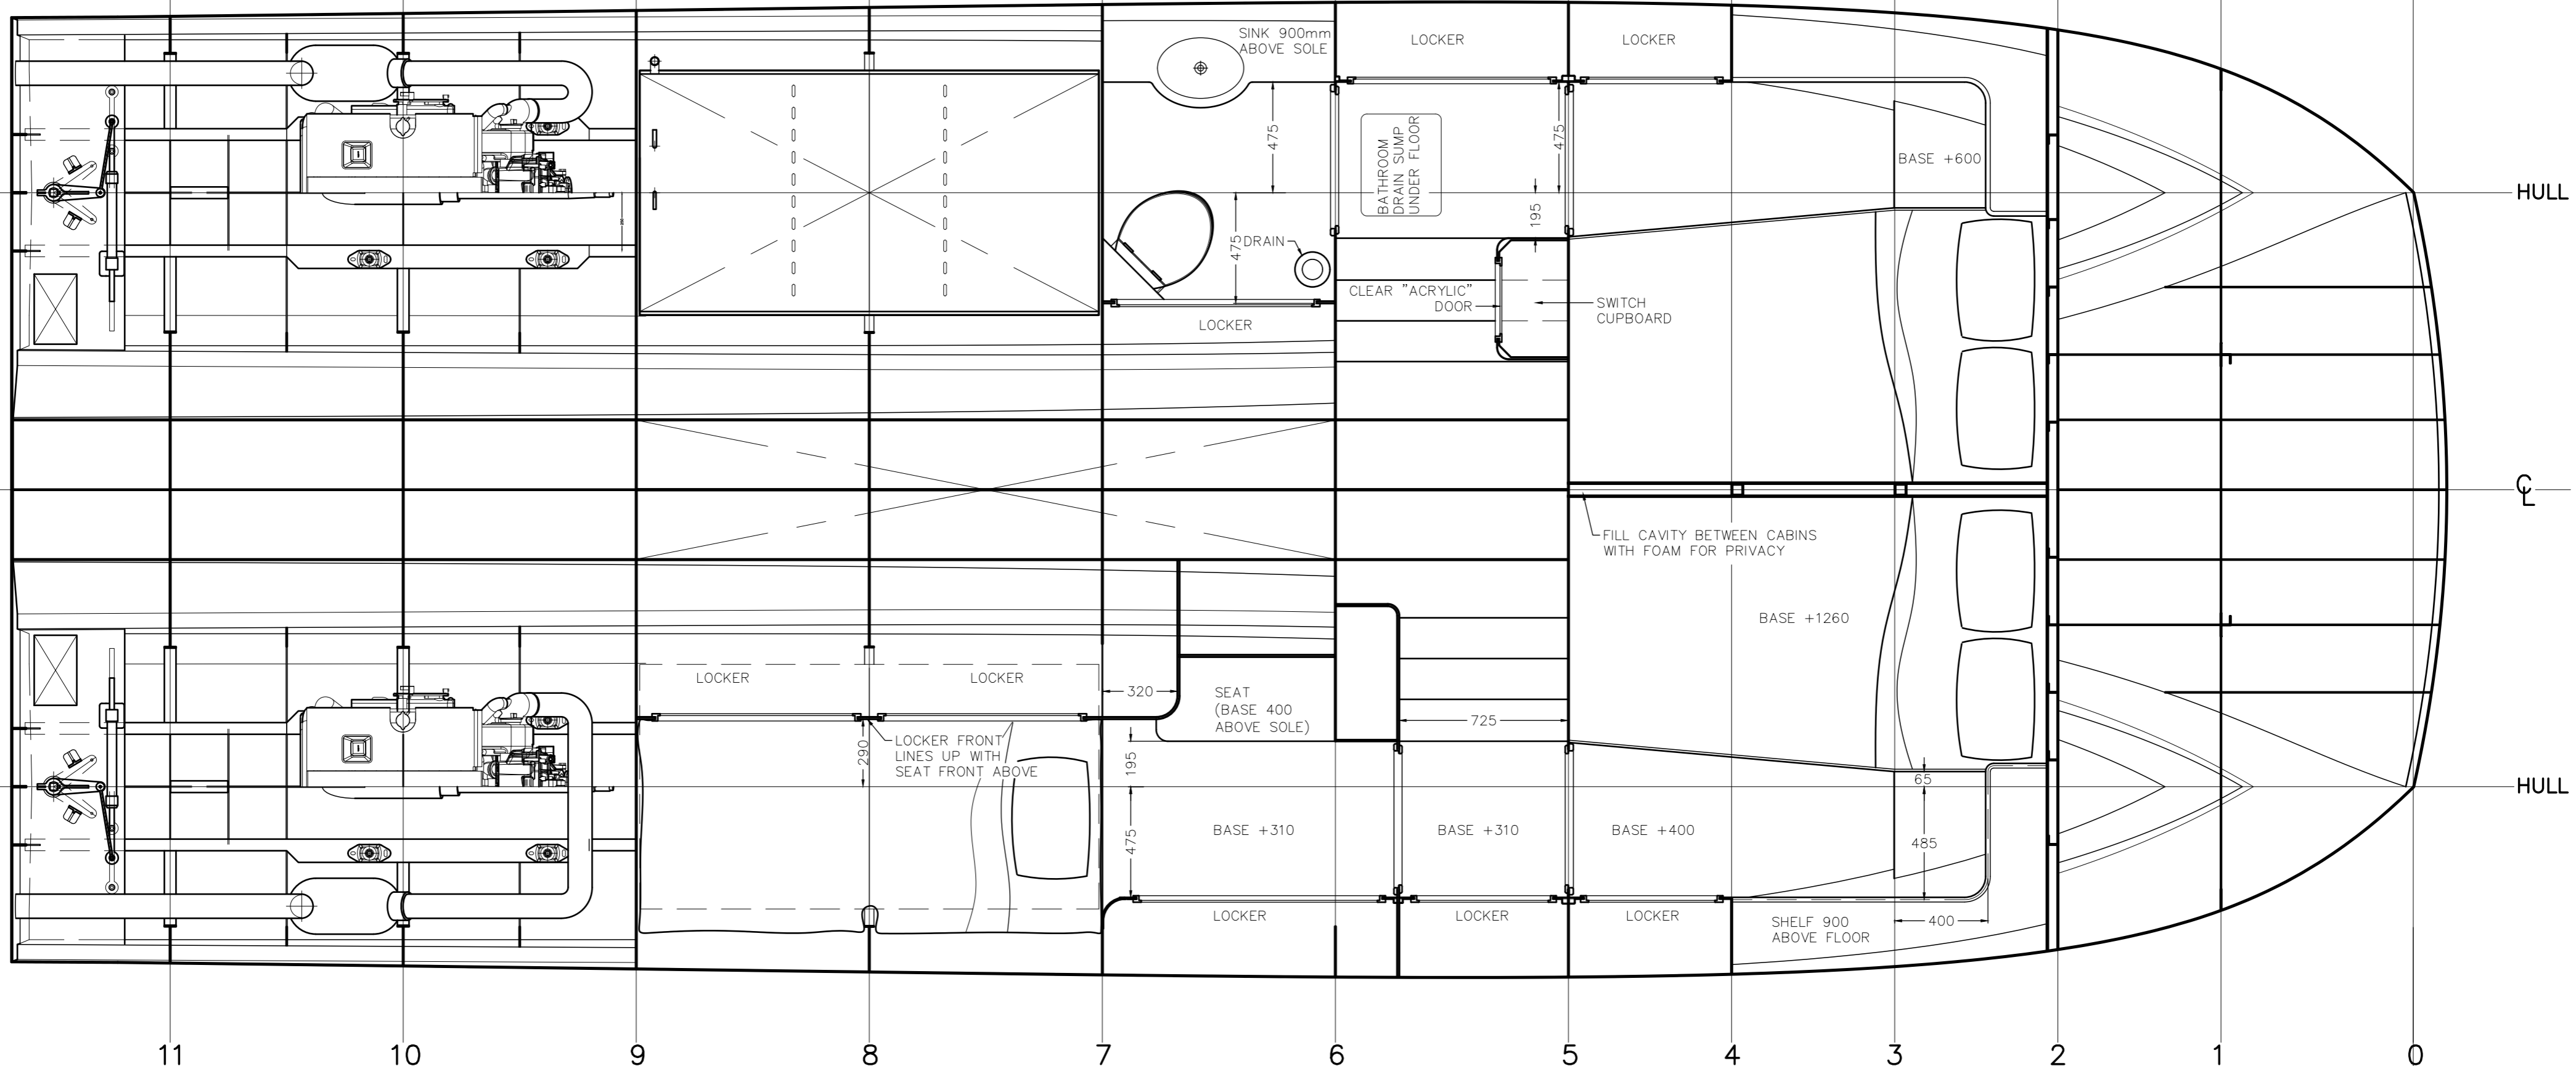

DWL (50WL)

CHRIS TUCKER MARINE DESIGN PTY LTD.  
 PO BOX 194, OLINDA, VICTORIA, 3788, AUSTRALIA  
 PHONE +61 (0)3 9728 1754, INFO@CTMD.COM.AU

# 10.4m POWER CAT FOR ALUMARINE GENERAL ARRANGEMENT

BY DATE SCALE DRWG  
 CT JUN '13 1:20 @ A1 85/3

THIS DRAWING MAY NOT BE COPIED, COMMUNICATED TO ANY PERSON OR USED FOR MANUFACTURE WITHOUT THE EXPRESS WRITTEN CONSENT OF THE DESIGNER.