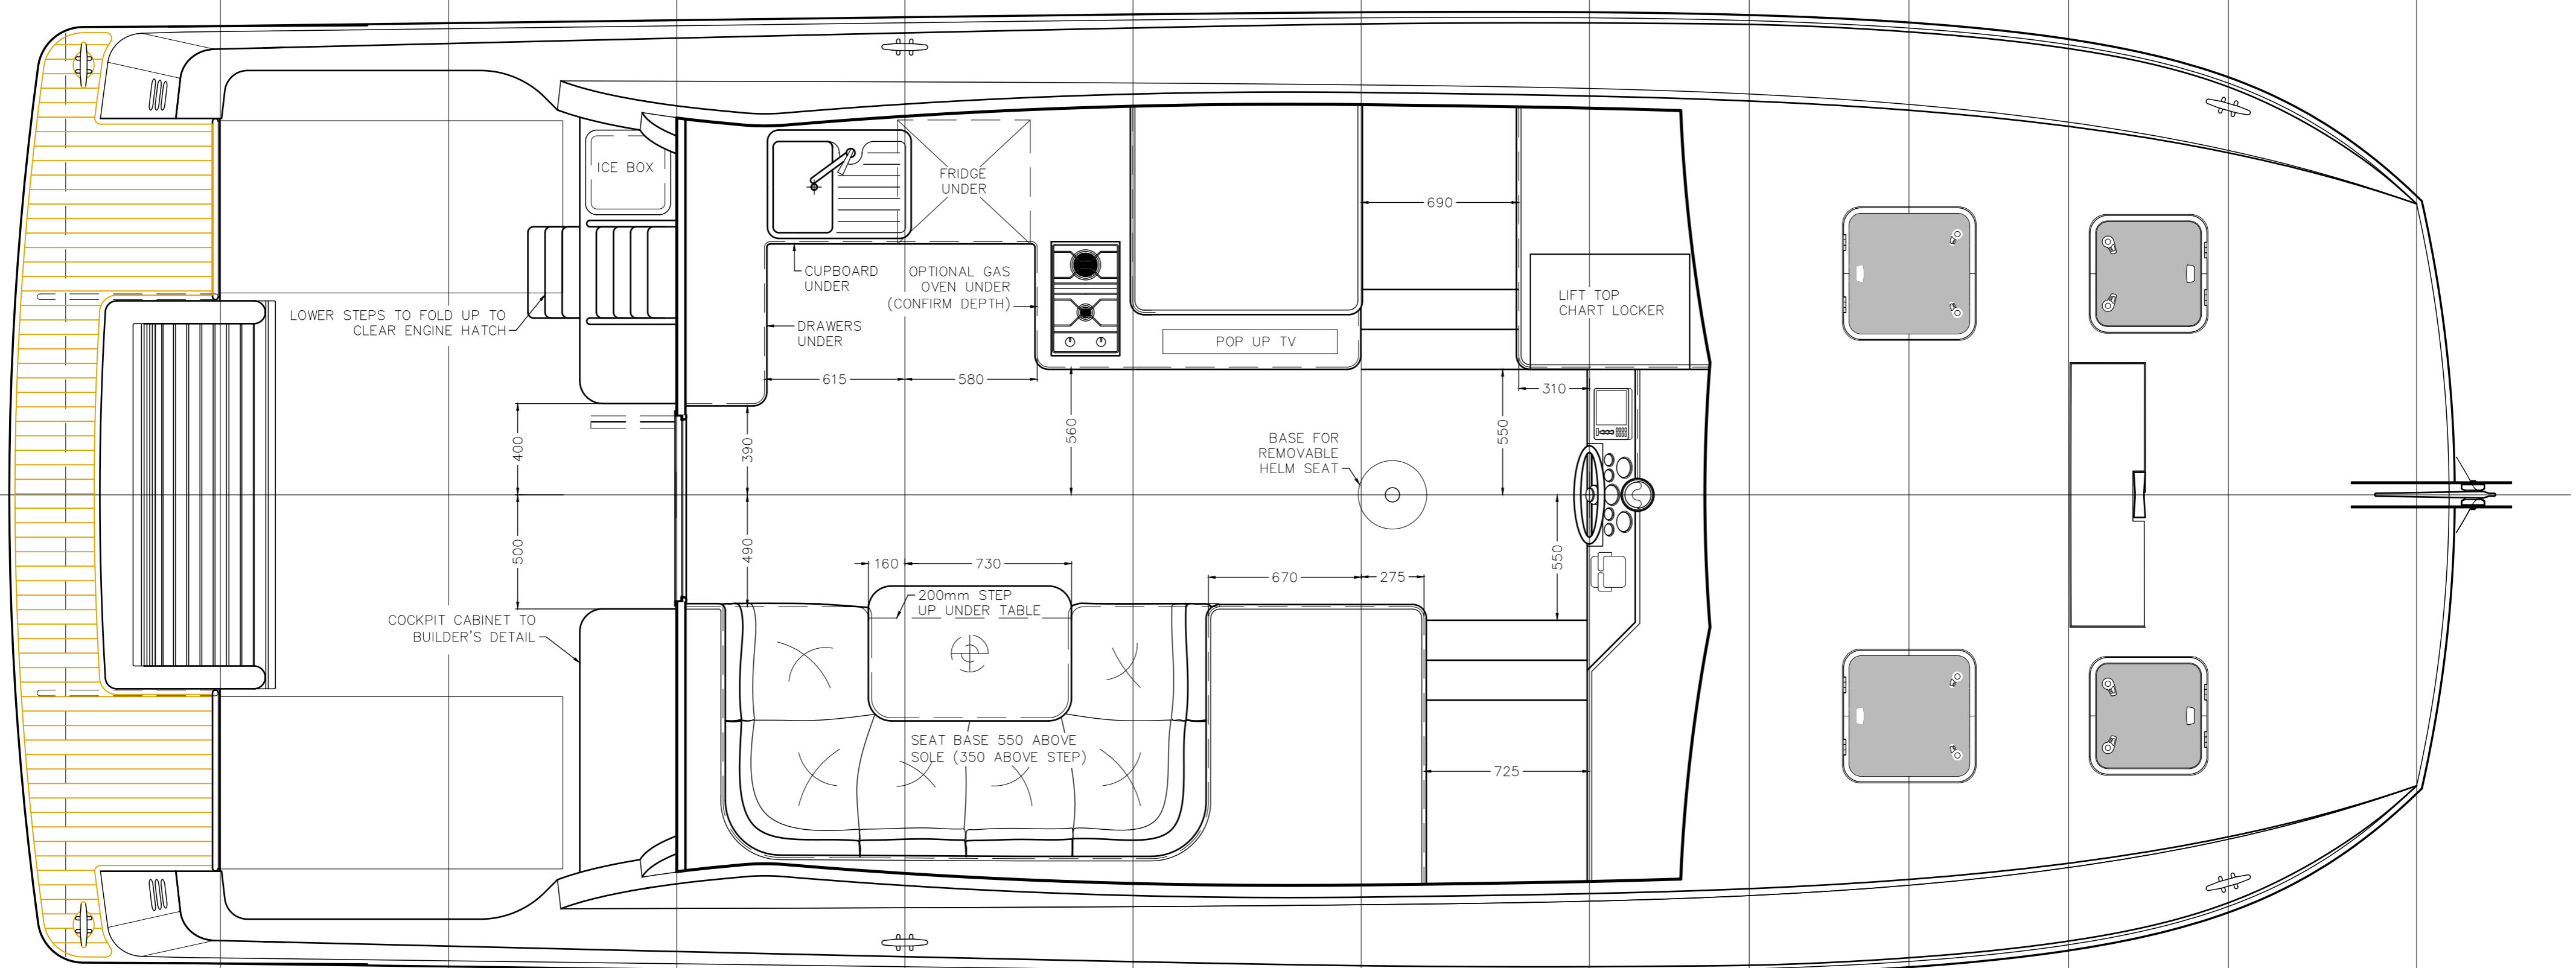

DWL (50WL)

CHRIS TUCKER MARINE DESIGN PTY LTD.  
 PO BOX 194, OLINDA, VICTORIA, 3788, AUSTRALIA  
 PHONE +61 (0)3 9728 1754, INFO@CTMD.COM.AU

# 10.4m POWER CAT FOR ALUMARINE GENERAL ARRANGEMENT

BY DATE SCALE DRWG  
 CT JUN '13 1:20 @ A1 85/3

THIS DRAWING MAY NOT BE COPIED, COMMUNICATED TO ANY PERSON OR USED FOR MANUFACTURE WITHOUT THE EXPRESS WRITTEN CONSENT OF THE DESIGNER.